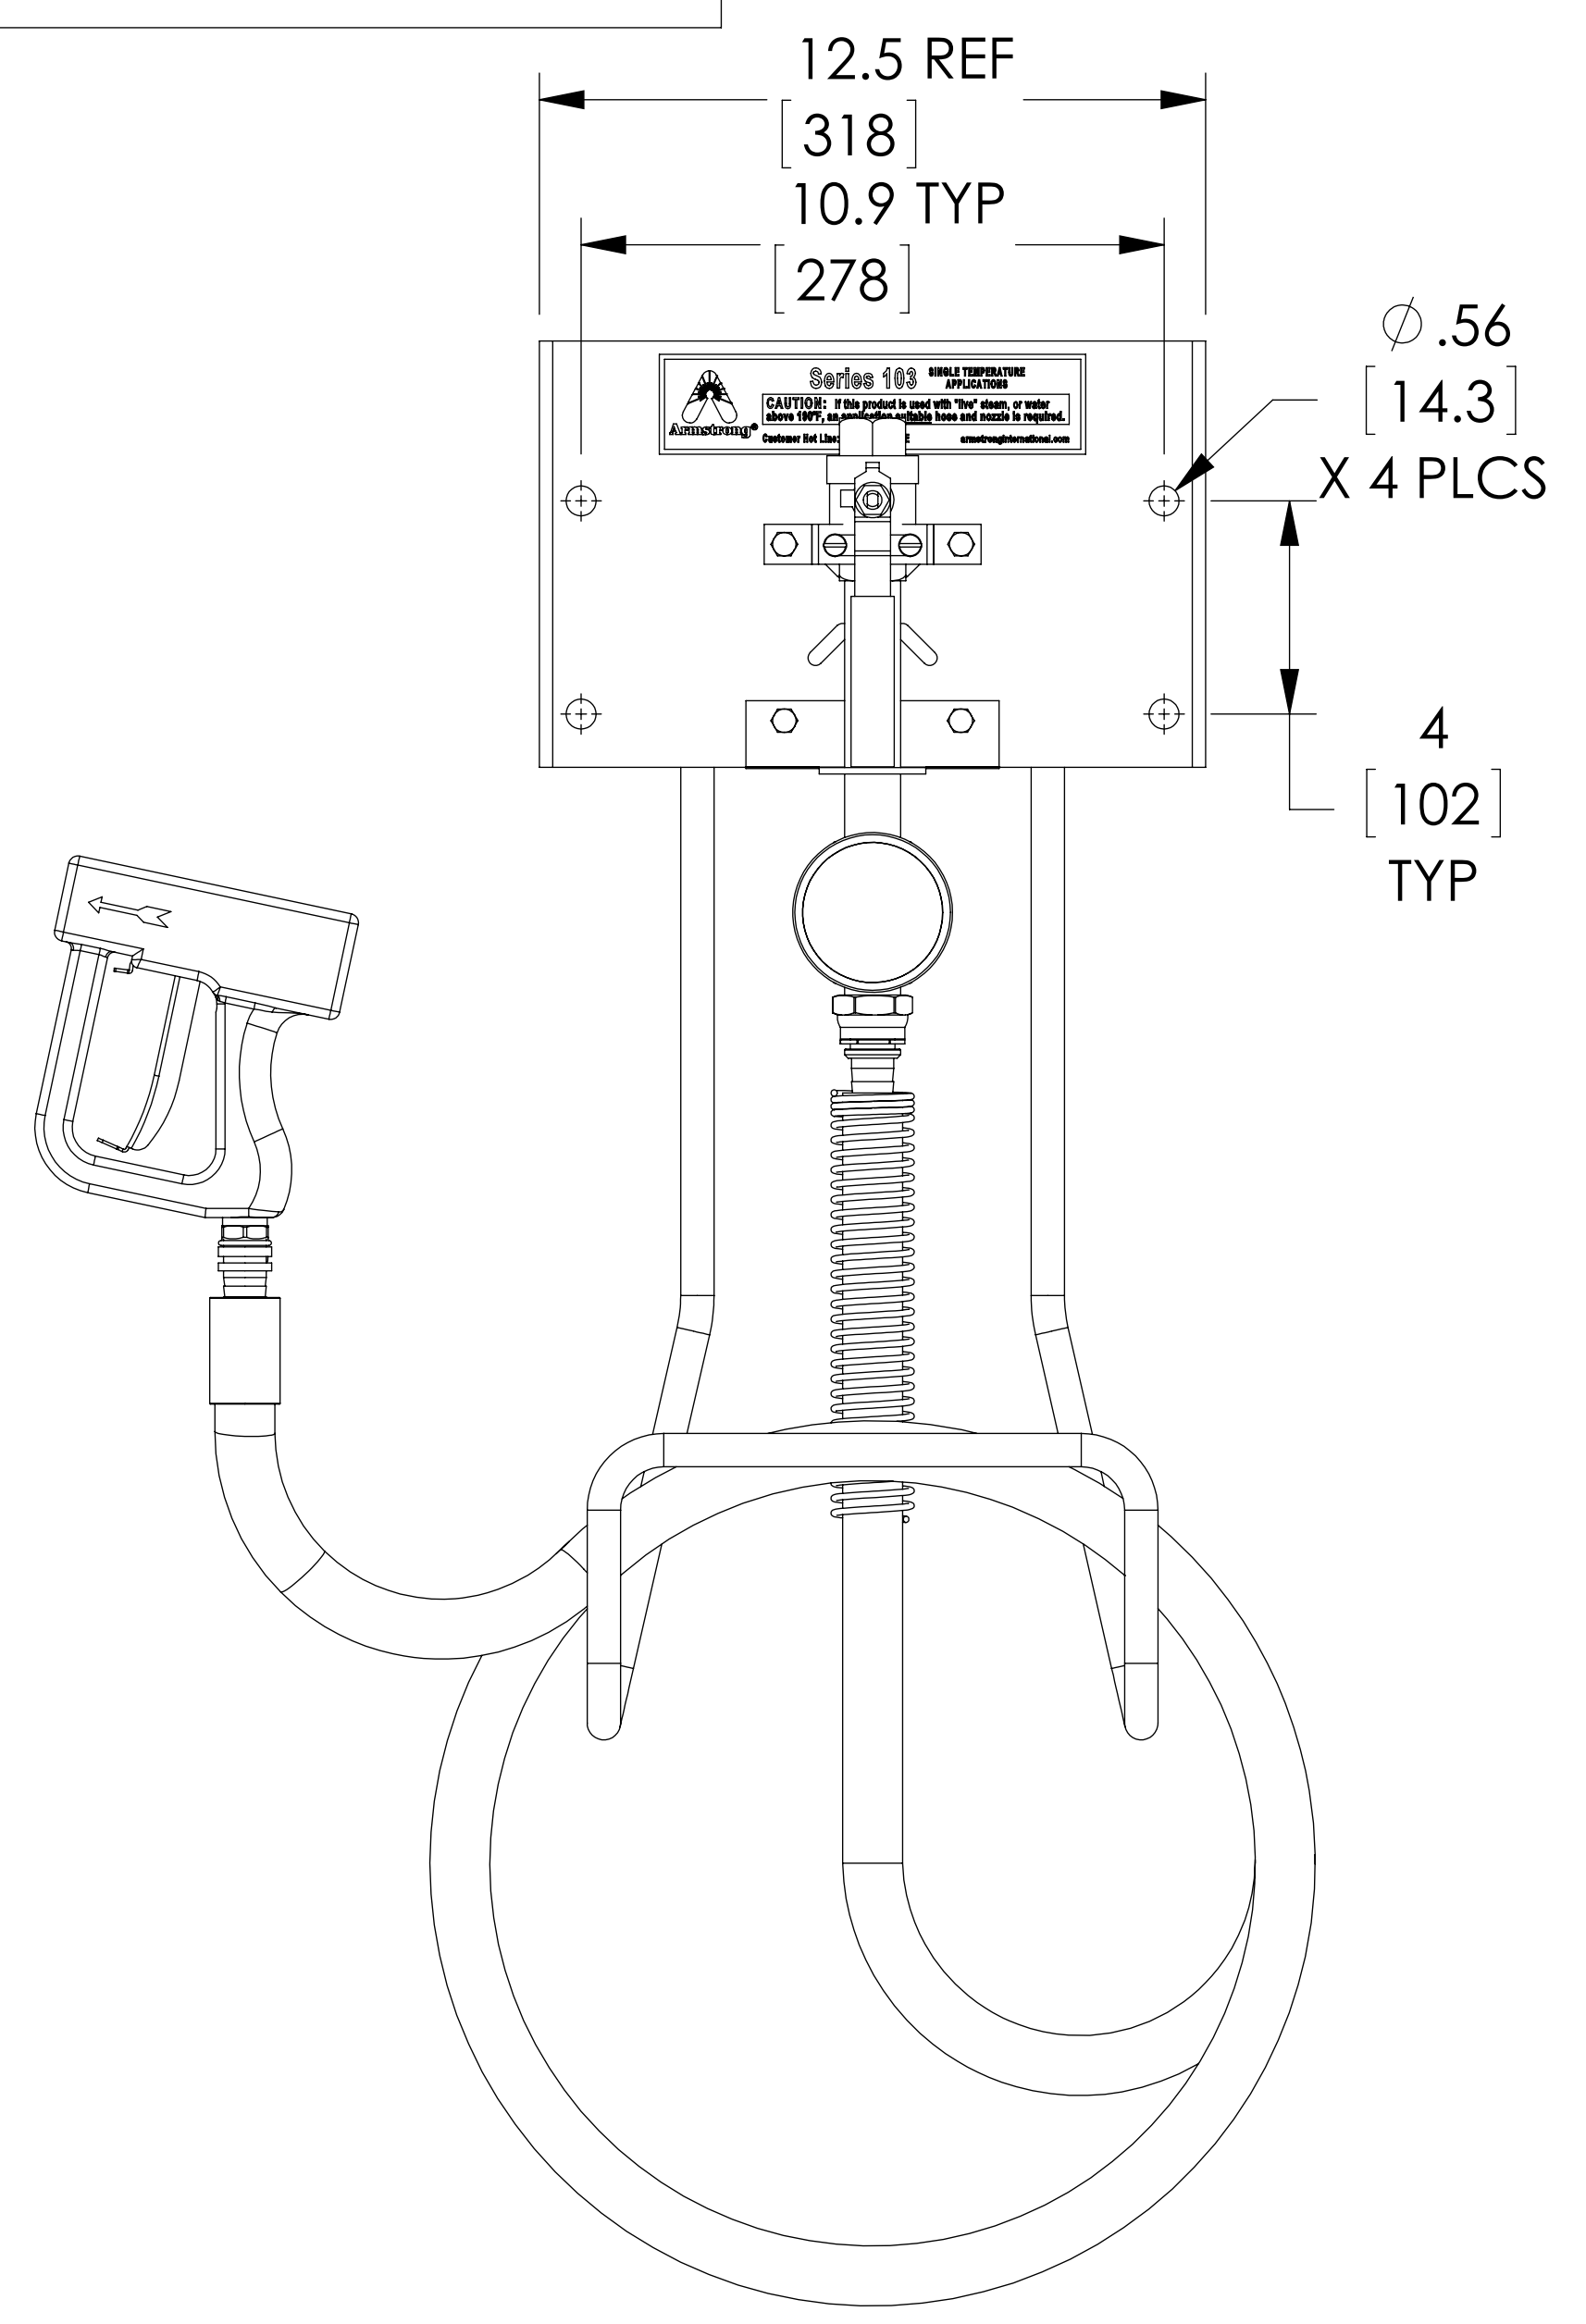

ITEM	MATERIAL
VALVE BODY	STAINLESS STEEL
COMPONENTS	STAINLESS STEEL
RACK	STAINLESS STEEL
HOSE	YELLOW (190F [93C])
NOZZLE	STAINLESS STEEL
LOCATION	
INLET	3/4" NPT
OUTLET	3/4" NPT

SCALE 0.3 : 1

SCALE 0.3 : 1

SCALE 0.3 : 1

						ARMSTRONG INTERNATIONAL Copyright © 2010 ARMSTRONG INTERNATIONAL, INC.	
DO NOT SCALE DRAWING TOLERANCES UNLESS OTHERWISE SPECIFIED						1033 3/4 NPT SS STANDARD W/HOSE RACK 25 FT YEL HOSE 25 FT TRIGGERGUARD SS	
DIMENSIONING ENGLISH [mm]						C-201837	
FRACTIONAL ± 1/64 ANGULAR: ± 2						MATERIAL	
DECIMAL .XXX ± .005 .XX ± .015 .X ± .3		IN. .0005 .010 .10 .3		NAME DATE CFG 10/21/2015		SHEET 1 OF 1	
RELEASED		REV A		DWG. D27000		REV A	