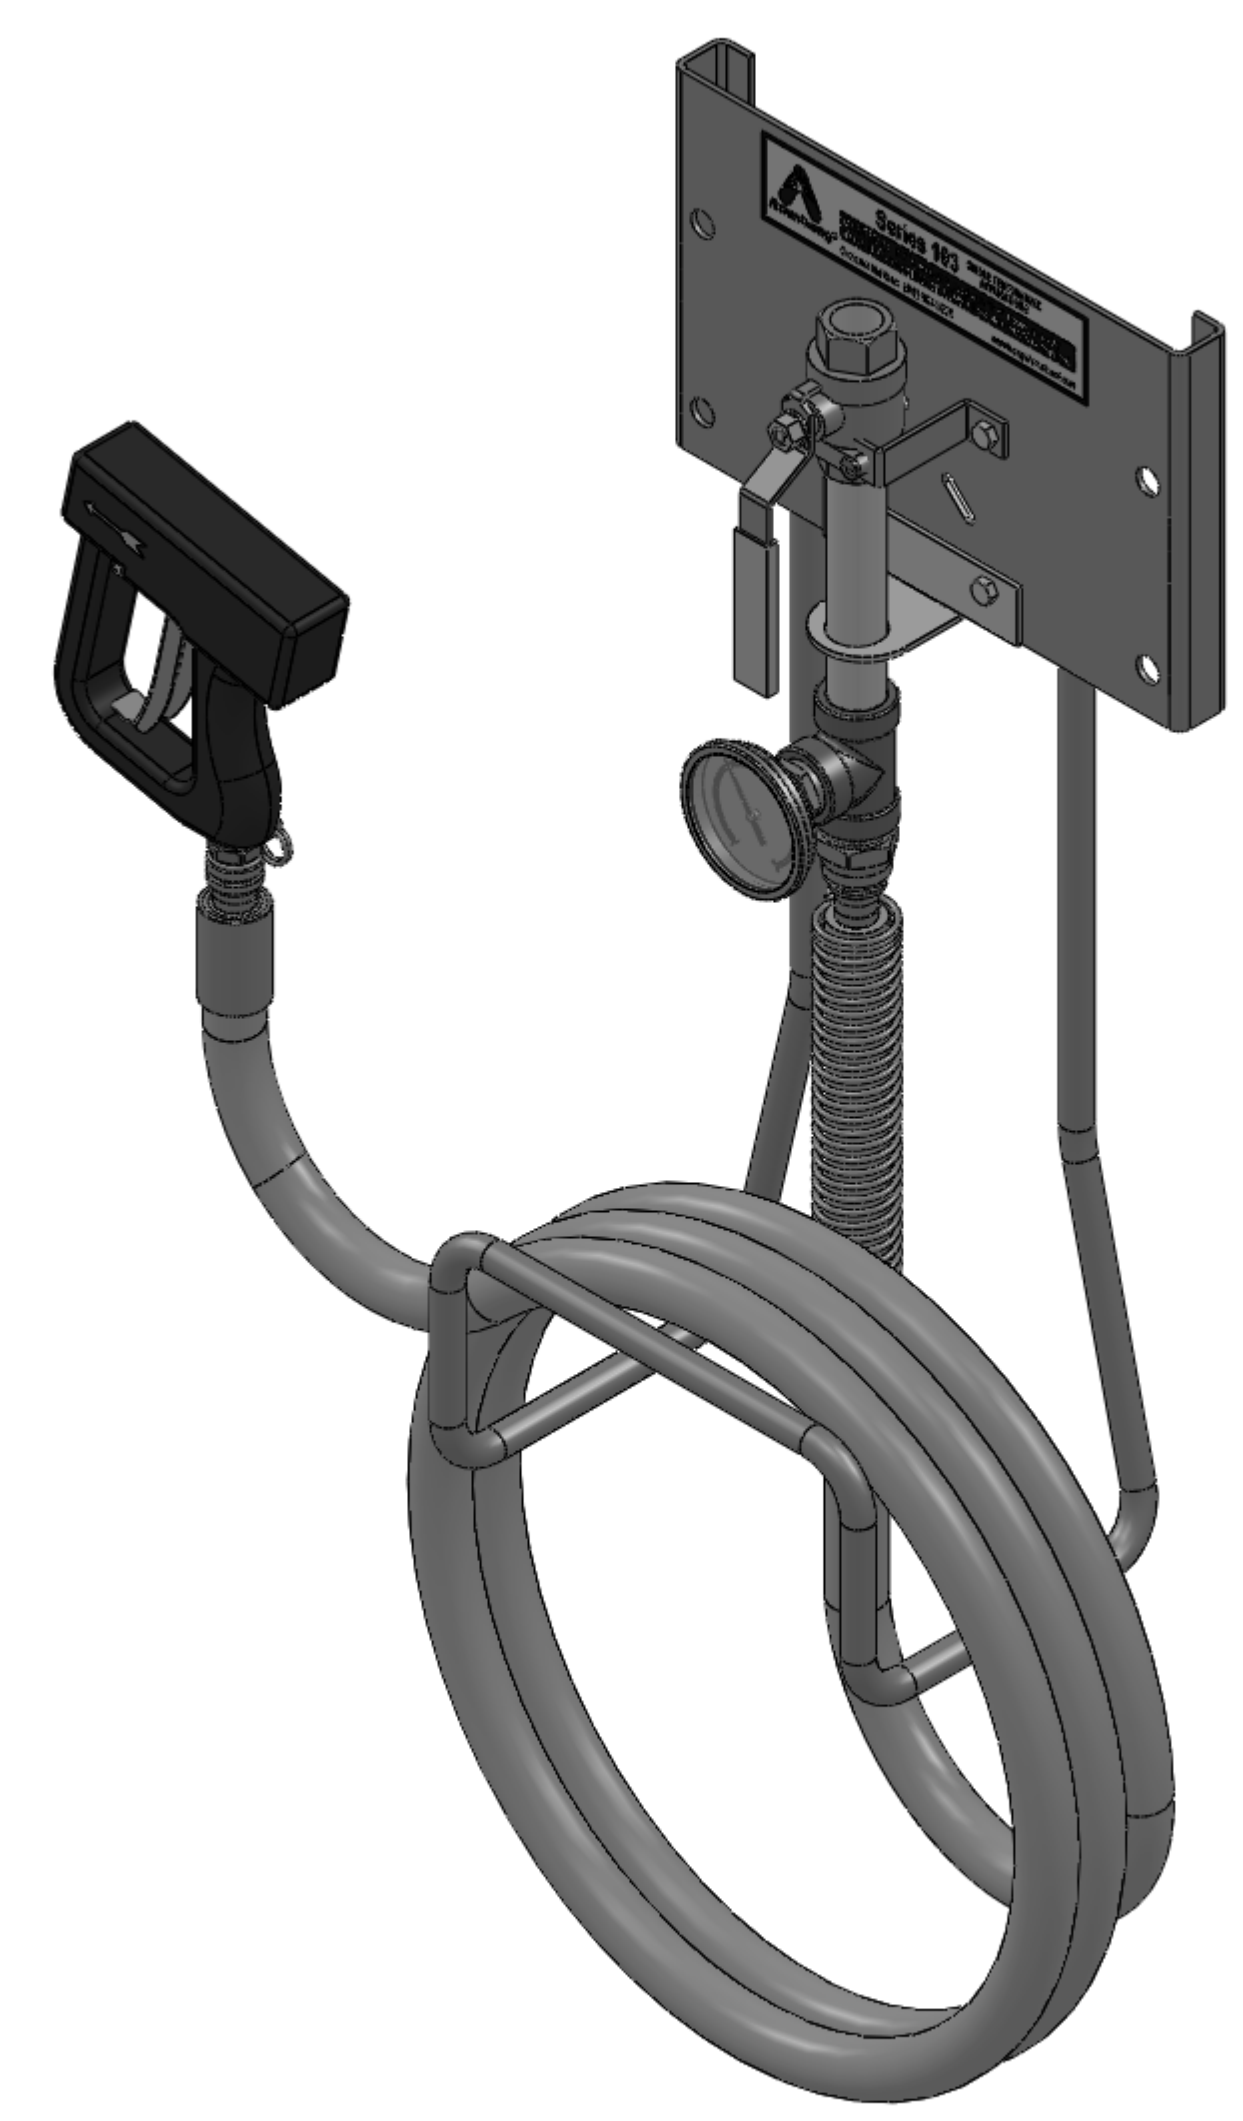

ITEM	MATERIAL
VALVE BODY	STAINLESS STEEL
COMPONENTS	STAINLESS STEEL
RACK	STAINLESS STEEL
HOSE	YELLOW (190F [93C])
NOZZLE	STAINLESS STEEL
LOCATION	
INLET	3/4" NPT
OUTLET	3/4" NPT

SCALE 0.3 : 1

SCALE 0.3 : 1

SCALE 0.3 : 1

						ARMSTRONG INTERNATIONAL Copyright © 2010 ARMSTRONG INTERNATIONAL, INC.	
DO NOT SCALE DRAWING TOLERANCES UNLESS OTHERWISE SPECIFIED						1033 3/4 NPT SS STANDARD W/HOSE RACK 25 FT YEL HOSE 25 FT TRIGGERGUARD SS	
DIMENSIONING ENGLISH [mm]						C-201837	
FRACTIONAL ± 1/64 ANGULAR: ± 2						MATERIAL	
DECIMAL .XXX ± .005 .XX ± .015 .X ± .3		IN. .0005 .010 .10 .3		NAME DATE CFG 10/21/2015		SHEET 1 OF 1	
RELEASED		REV A		DWG. D27000		REV A	