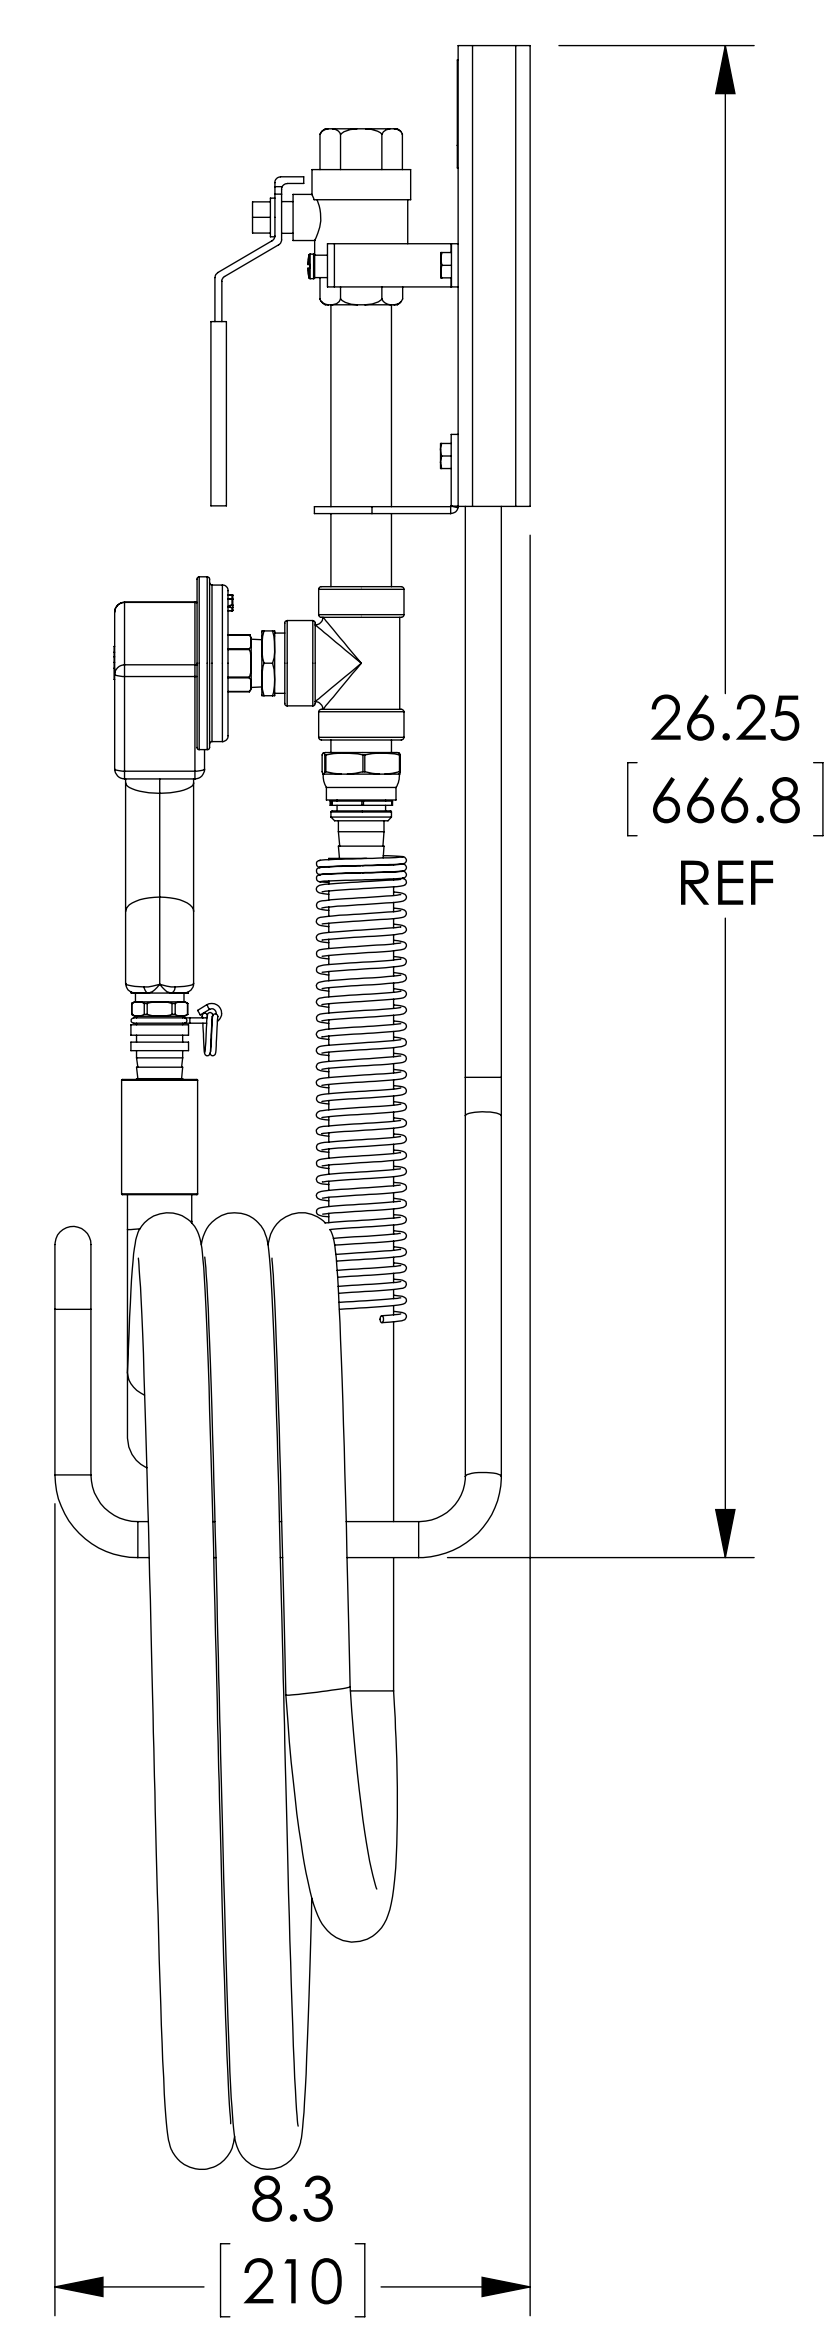

ITEM	MATERIAL
VALVE BODY	STAINLESS STEEL
COMPONENTS	STAINLESS STEEL
RACK	STAINLESS STEEL
HOSE	YELLOW (190F [93C])
NOZZLE	STAINLESS STEEL
LOCATION	
INLET	3/4" NPT
OUTLET	3/4" NPT

SCALE 0.3 : 1

SCALE 0.3 : 1

SCALE 0.3 : 1

						ARMSTRONG INTERNATIONAL Copyright © 2010 ARMSTRONG INTERNATIONAL, INC.	
DO NOT SCALE DRAWING TOLERANCES UNLESS OTHERWISE SPECIFIED						1033 3/4 NPT SS STANDARD W/HOSE RACK 25 FT YEL HOSE 25 FT TRIGGERGUARD SS	
DIMENSIONING ENGLISH [mm]						C-201837	
FRACTIONAL ± 1/64 ANGULAR: ± 2						MATERIAL	
DECIMAL .XXX ± .005 .XX ± .015 .X ± .3		IN. .0005 .010 .10 .3		NAME DATE CFG 10/21/2015		SHEET 1 OF 1	
RELEASED		REV A		DWG. D27000		REV A	