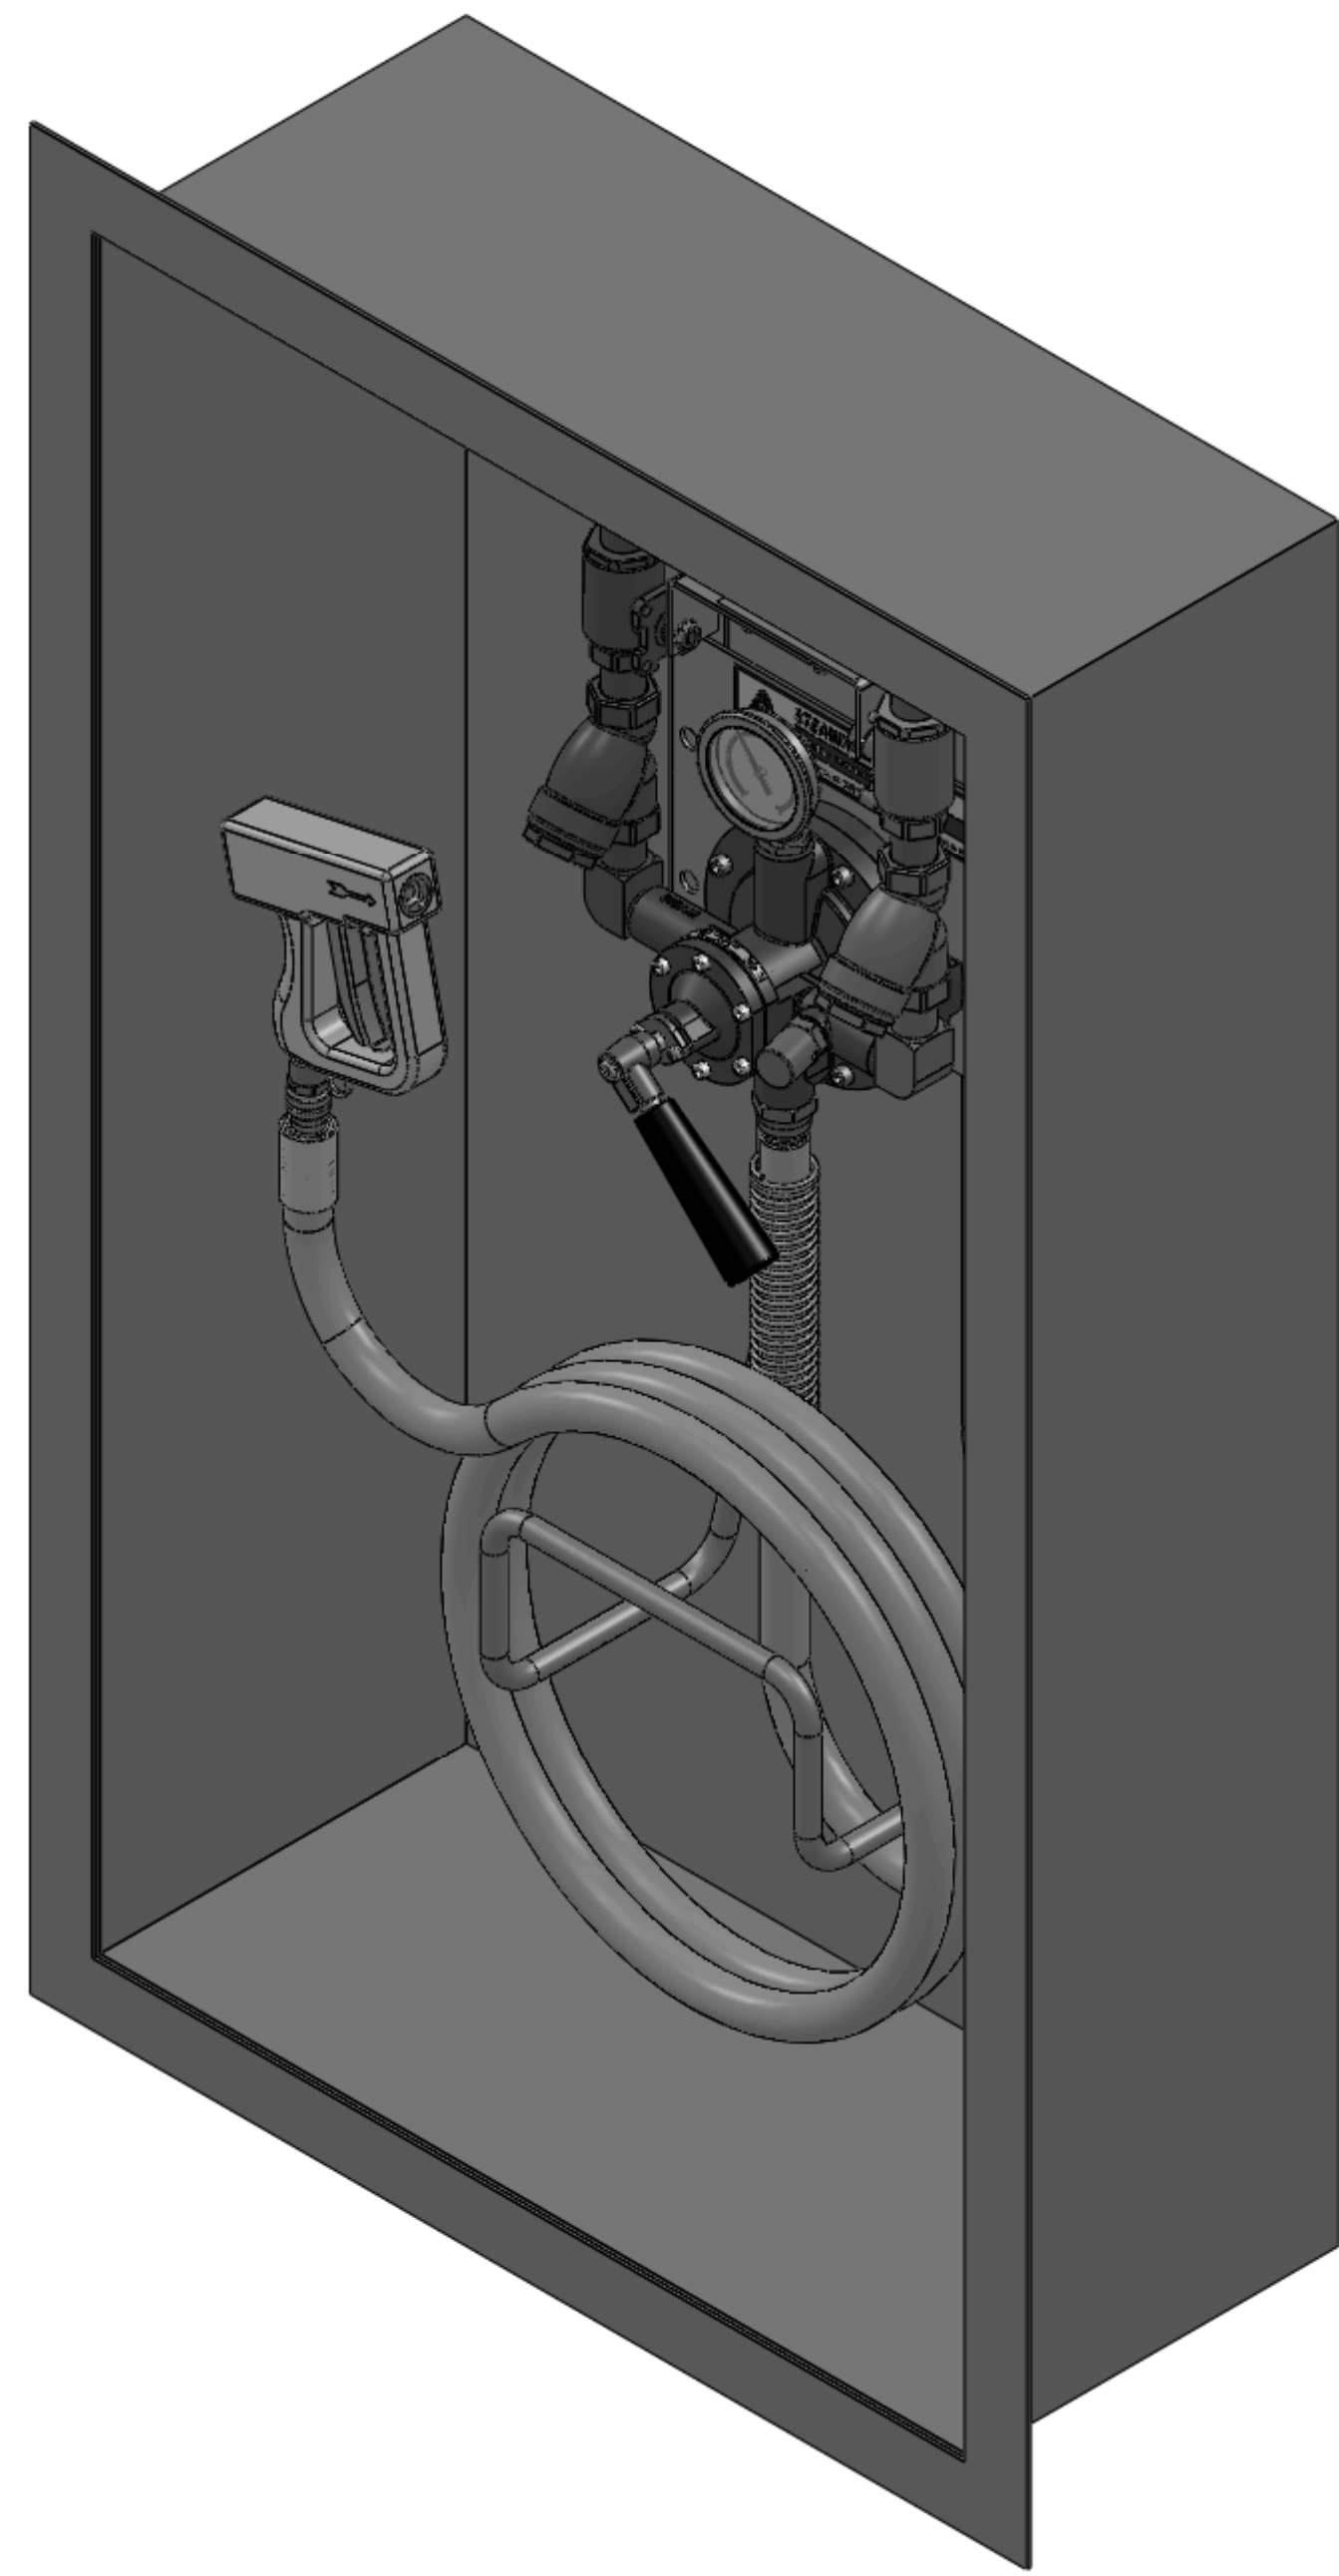

ITEM	MATERIAL
MIXING VALVE BODY	BRASS/STAINLESS STEEL
COMPONENTS	BRASS
BACKPLATE / RACK	STAINLESS STEEL
HOSE	YELLOW (190F [88C])
NOZZLE	STAINLESS STEEL
LOCATION	CONNECTION
STEAM IN CONNECTION	3/4" NPT
WATER IN CONNECTION	3/4" NPT
OUTLET	3/4" NPT

NOTE:
CABINET SHOWN WITH DOORS OFF FOR VIEWING CLARITY
REFERENCE ARMSTRONG DRAWING D540820

DO NOT SCALE DRAWING	
TOLERANCES UNLESS OTHERWISE SPECIFIED	
DIMENSIONING ENGLISH [mm]	
FRACTIONAL ± 1/64	
ANGULAR: ± 2	
DECIMAL	.XXXX ± .0005
	.XXX ± .005
	.XX ± .015
	.X ± .3