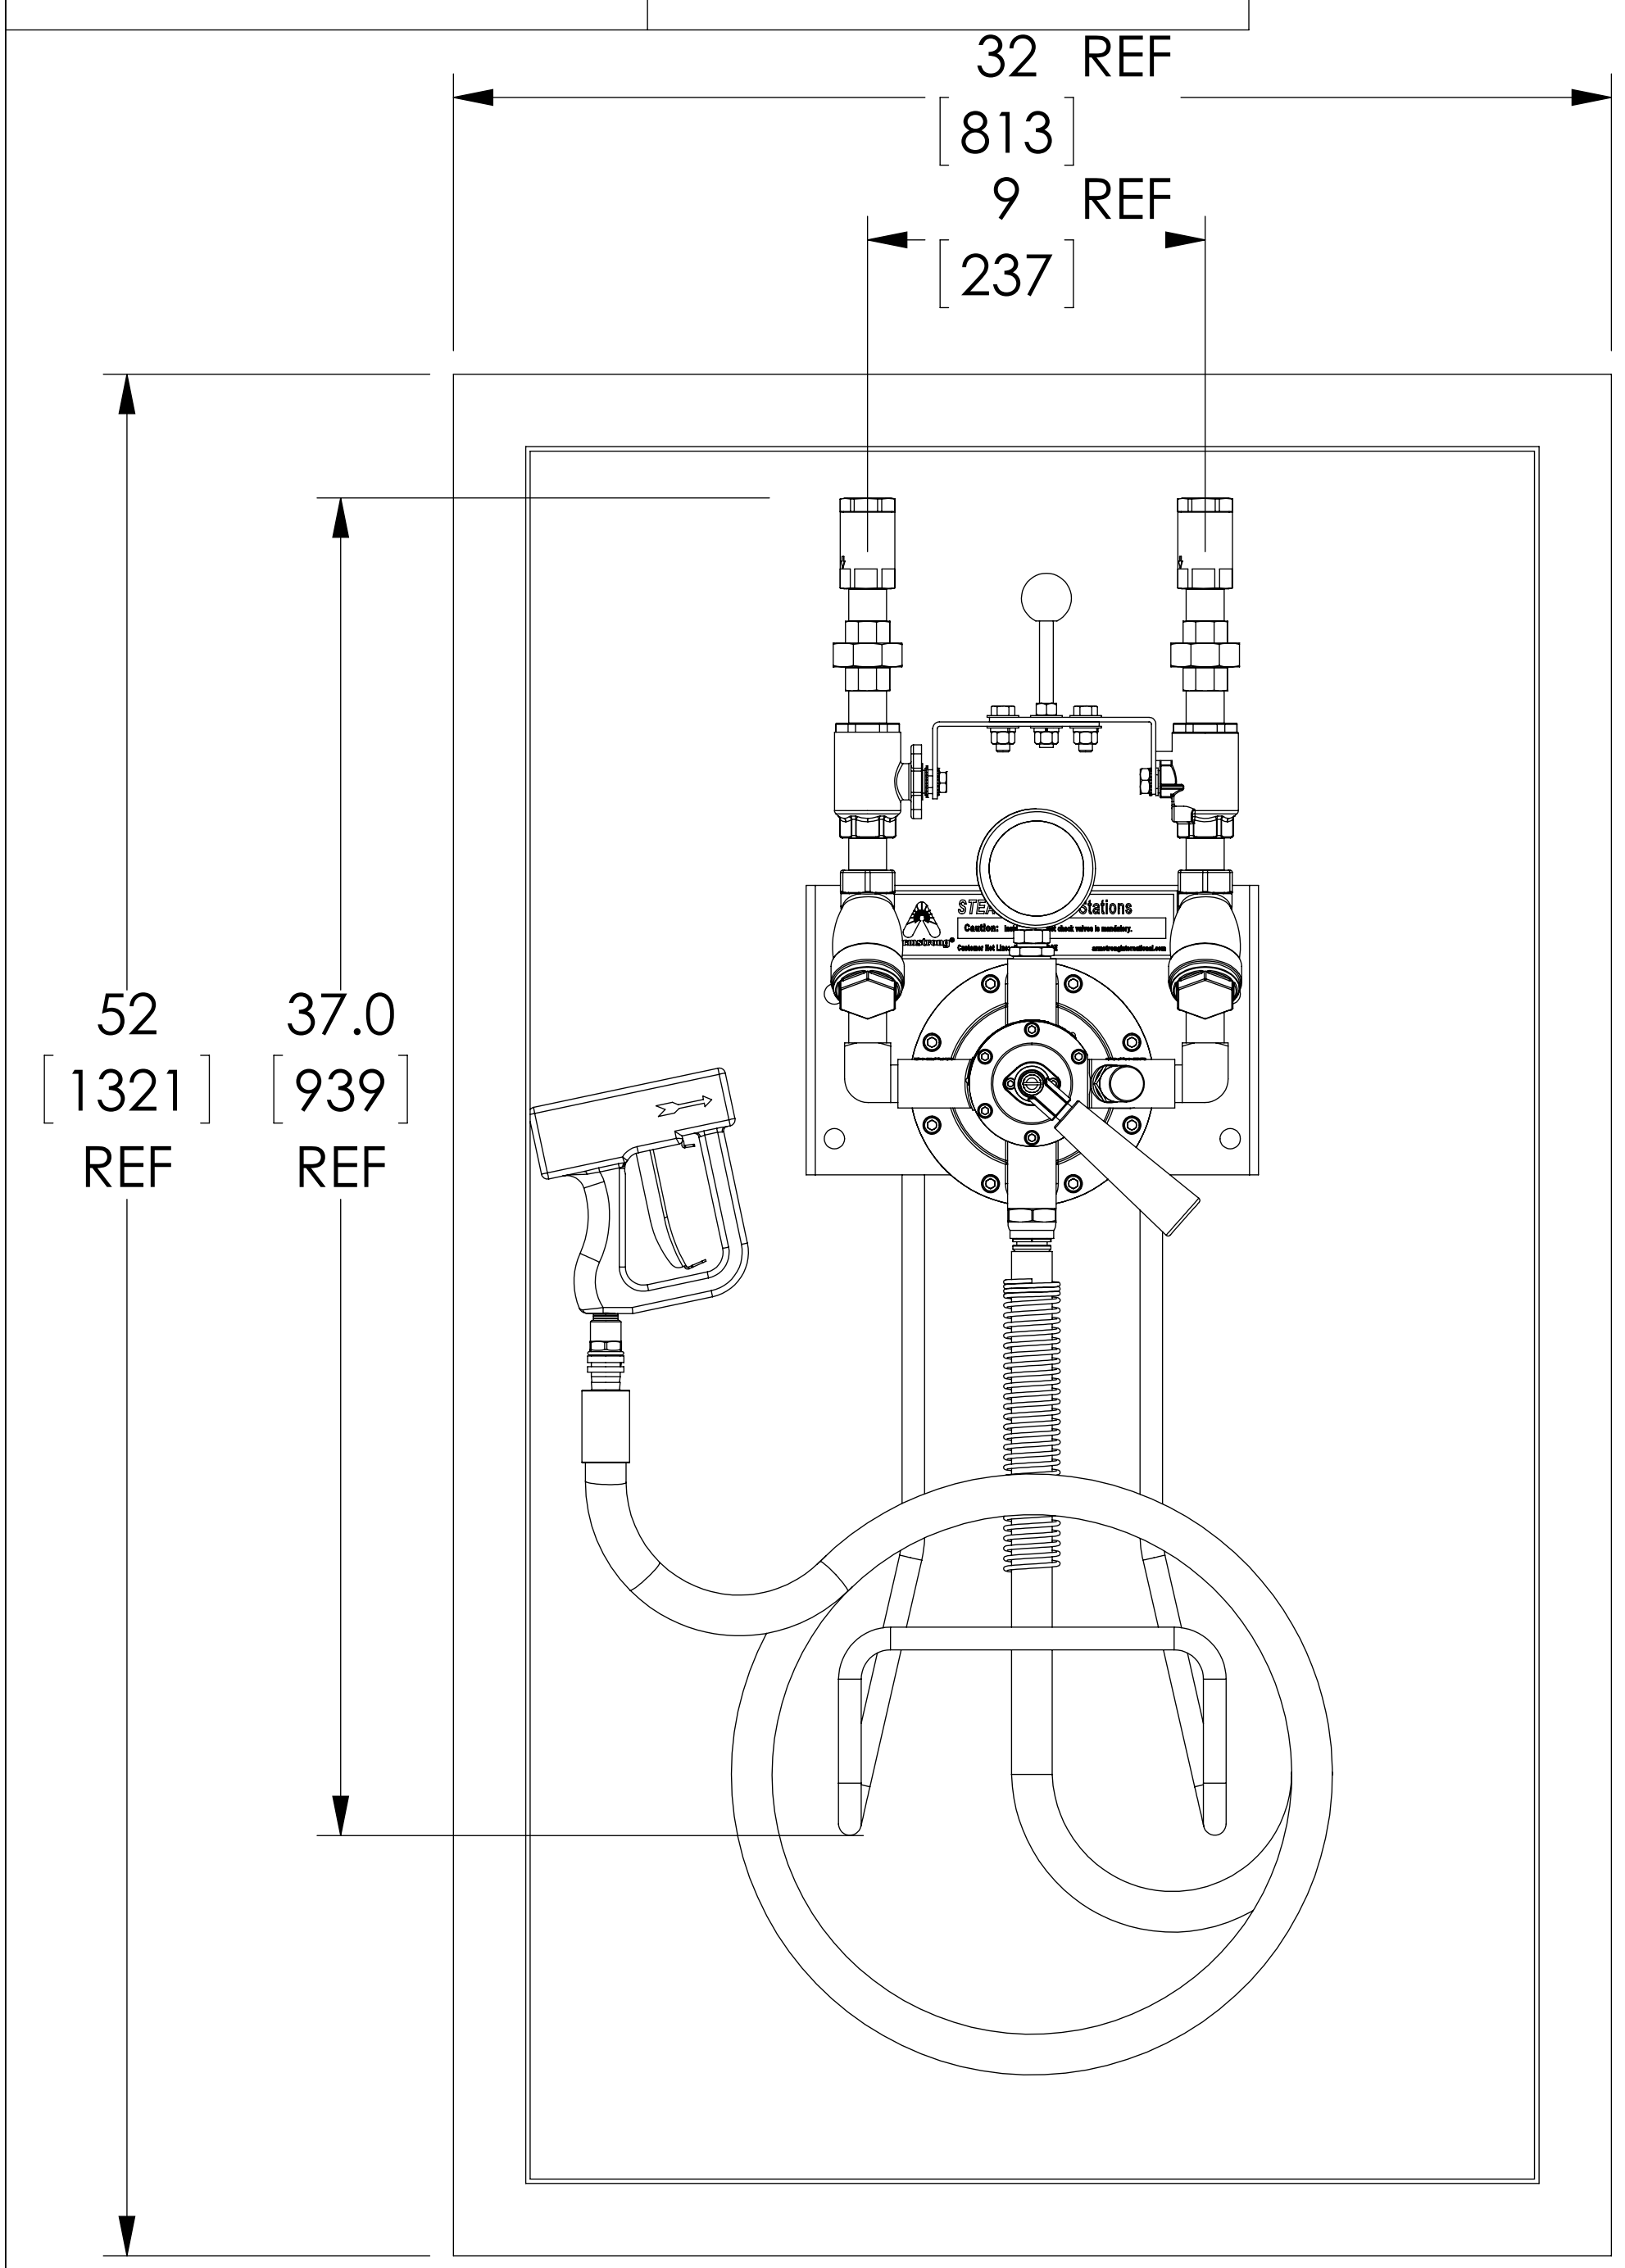

ITEM	MATERIAL
MIXING VALVE BODY	BRASS/STAINLESS STEEL
COMPONENTS	BRASS
BACKPLATE / RACK	STAINLESS STEEL
HOSE	YELLOW (190F [88C])
NOZZLE	STAINLESS STEEL
LOCATION	CONNECTION
STEAM IN CONNECTION	3/4" NPT
WATER IN CONNECTION	3/4" NPT
OUTLET	3/4" NPT

NOTE:
CABINET SHOWN WITH DOORS OFF FOR VIEWING CLARITY
REFERENCE ARMSTRONG DRAWING D540820

DO NOT SCALE DRAWING	
TOLERANCES UNLESS OTHERWISE SPECIFIED	
DIMENSIONING ENGLISH [mm]	
FRACTIONAL ± 1/64	
ANGULAR: ± 2	
DECIMAL	.XXXX ± .0005
	.XXX ± .005
	.XX ± .015
	.X ± .3

NAME	DATE
CFG	11/6/2015
RELEASED	

ARMSTRONG INTERNATIONAL Copyright © 2010 ARMSTRONG INTERNATIONAL, INC.	
2033P 3/4 NPT BRS PREMIUM W/HOSE RACK YEL HOSE 50 FT TRIGGERGUARD SS FMCD	
C-204199	
MATERIAL	SHEET 1 OF 1
REV	DWG. SALES