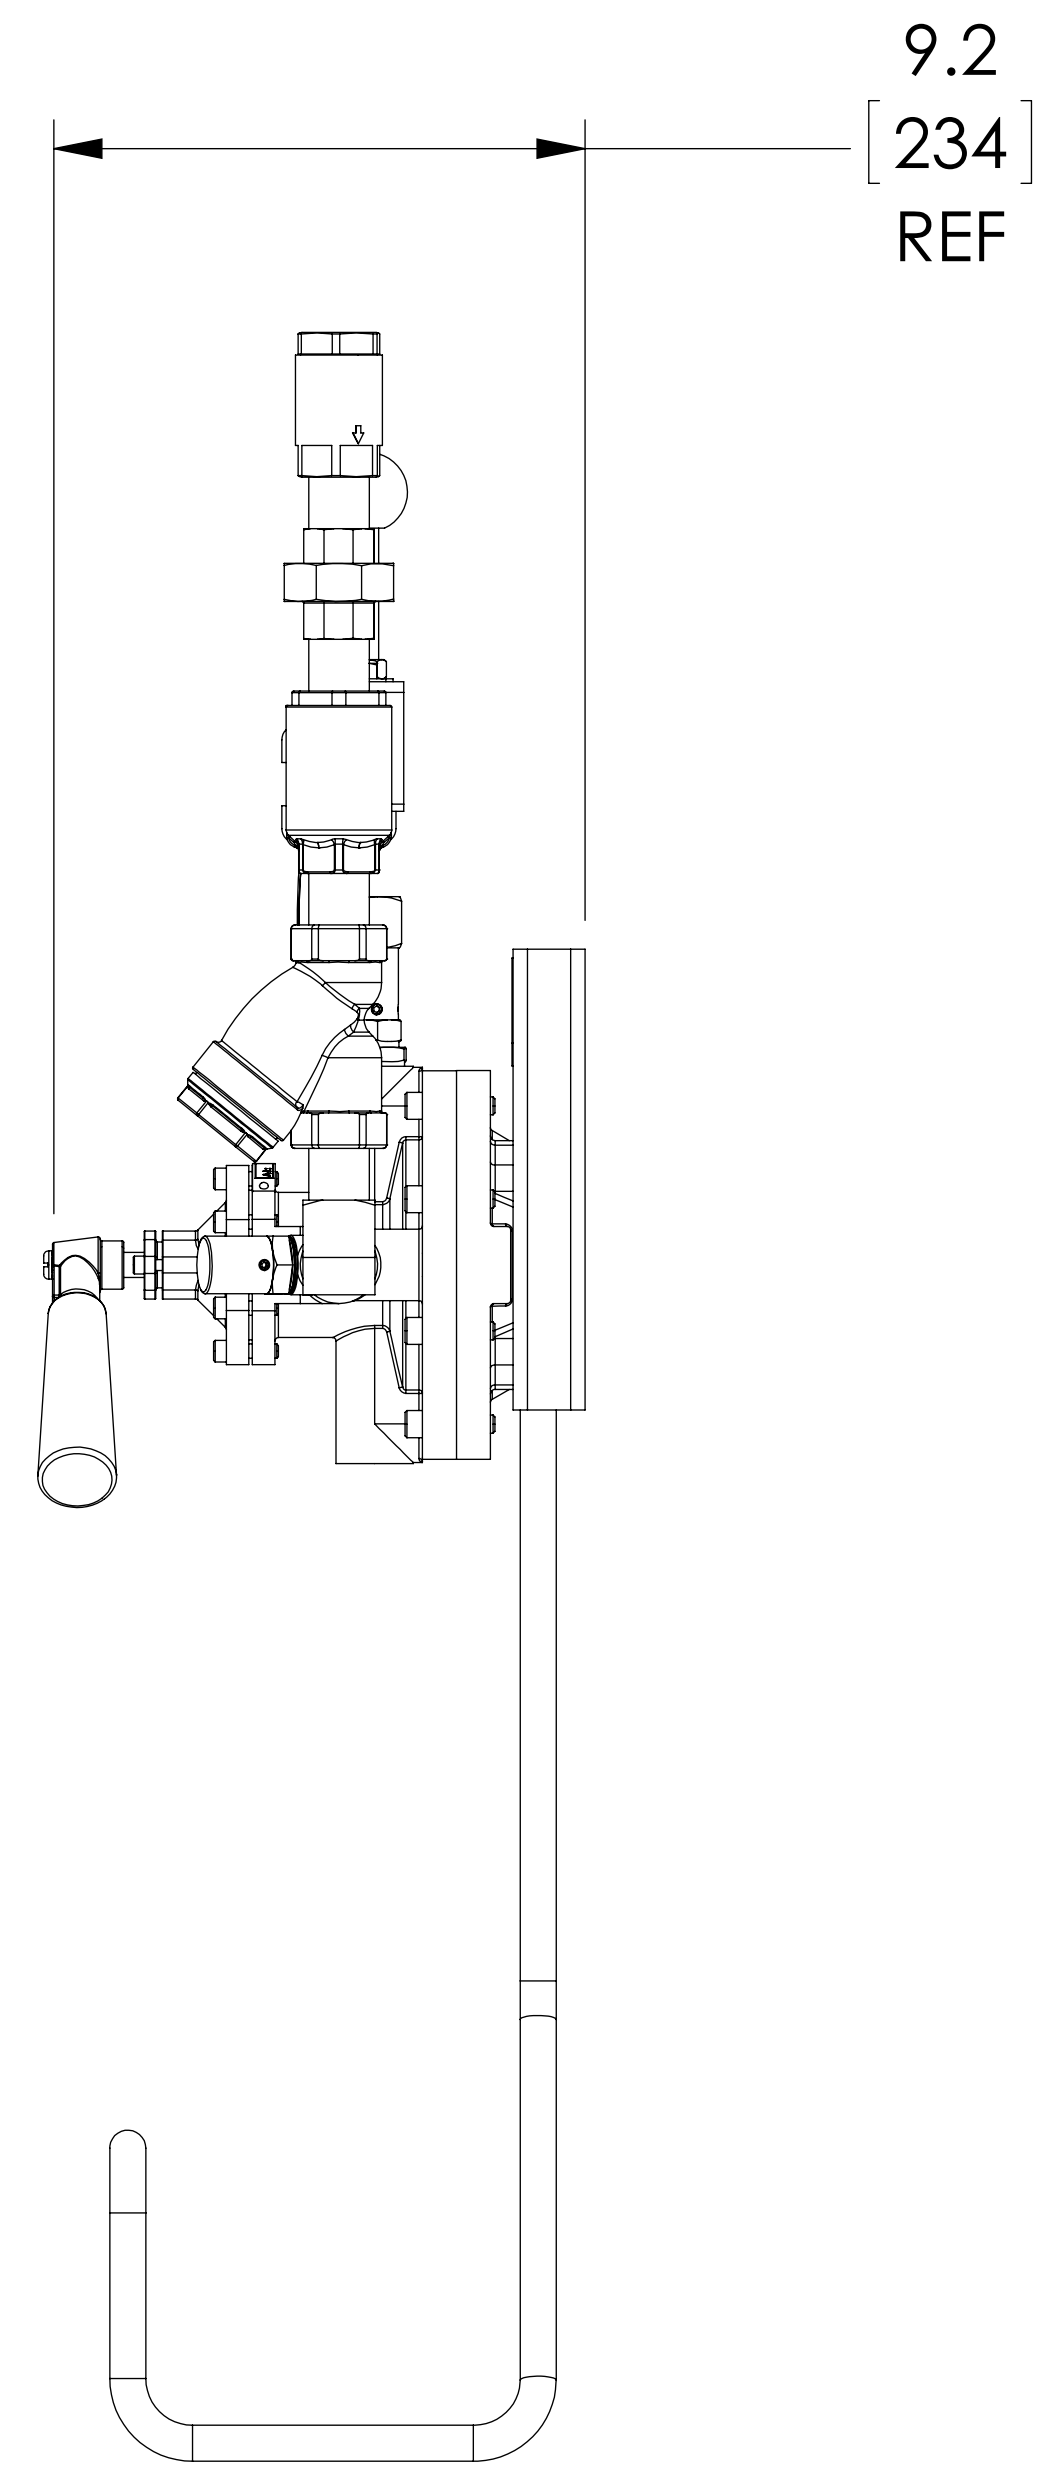

ITEM	MATERIAL
MIXING VALVE BODY	BRASS/STAINLESS STEEL
COMPONENTS	BRASS
BACKPLATE / RACK	STAINLESS STEEL
HOSE	N/A
NOZZLE	N/A
LOCATION	CONNECTION
STEAM IN CONNECTION	3/4" NPT
WATER IN CONNECTION	3/4" NPT
OUTLET	3/4" NPT

DO NOT SCALE DRAWING	
TOLERANCES UNLESS OTHERWISE SPECIFIED	
DIMENSIONING ENGLISH [mm]	
FRACTIONAL ± 1/64	
ANGULAR: ± 2	
DECIMAL	IN. MM
.XXXX ±	.0005 .10
.XXX ±	.005 .10
.XX ±	.015 .10
.X	.3

NAME	DATE
DRAWN	CFG
RELEASED	