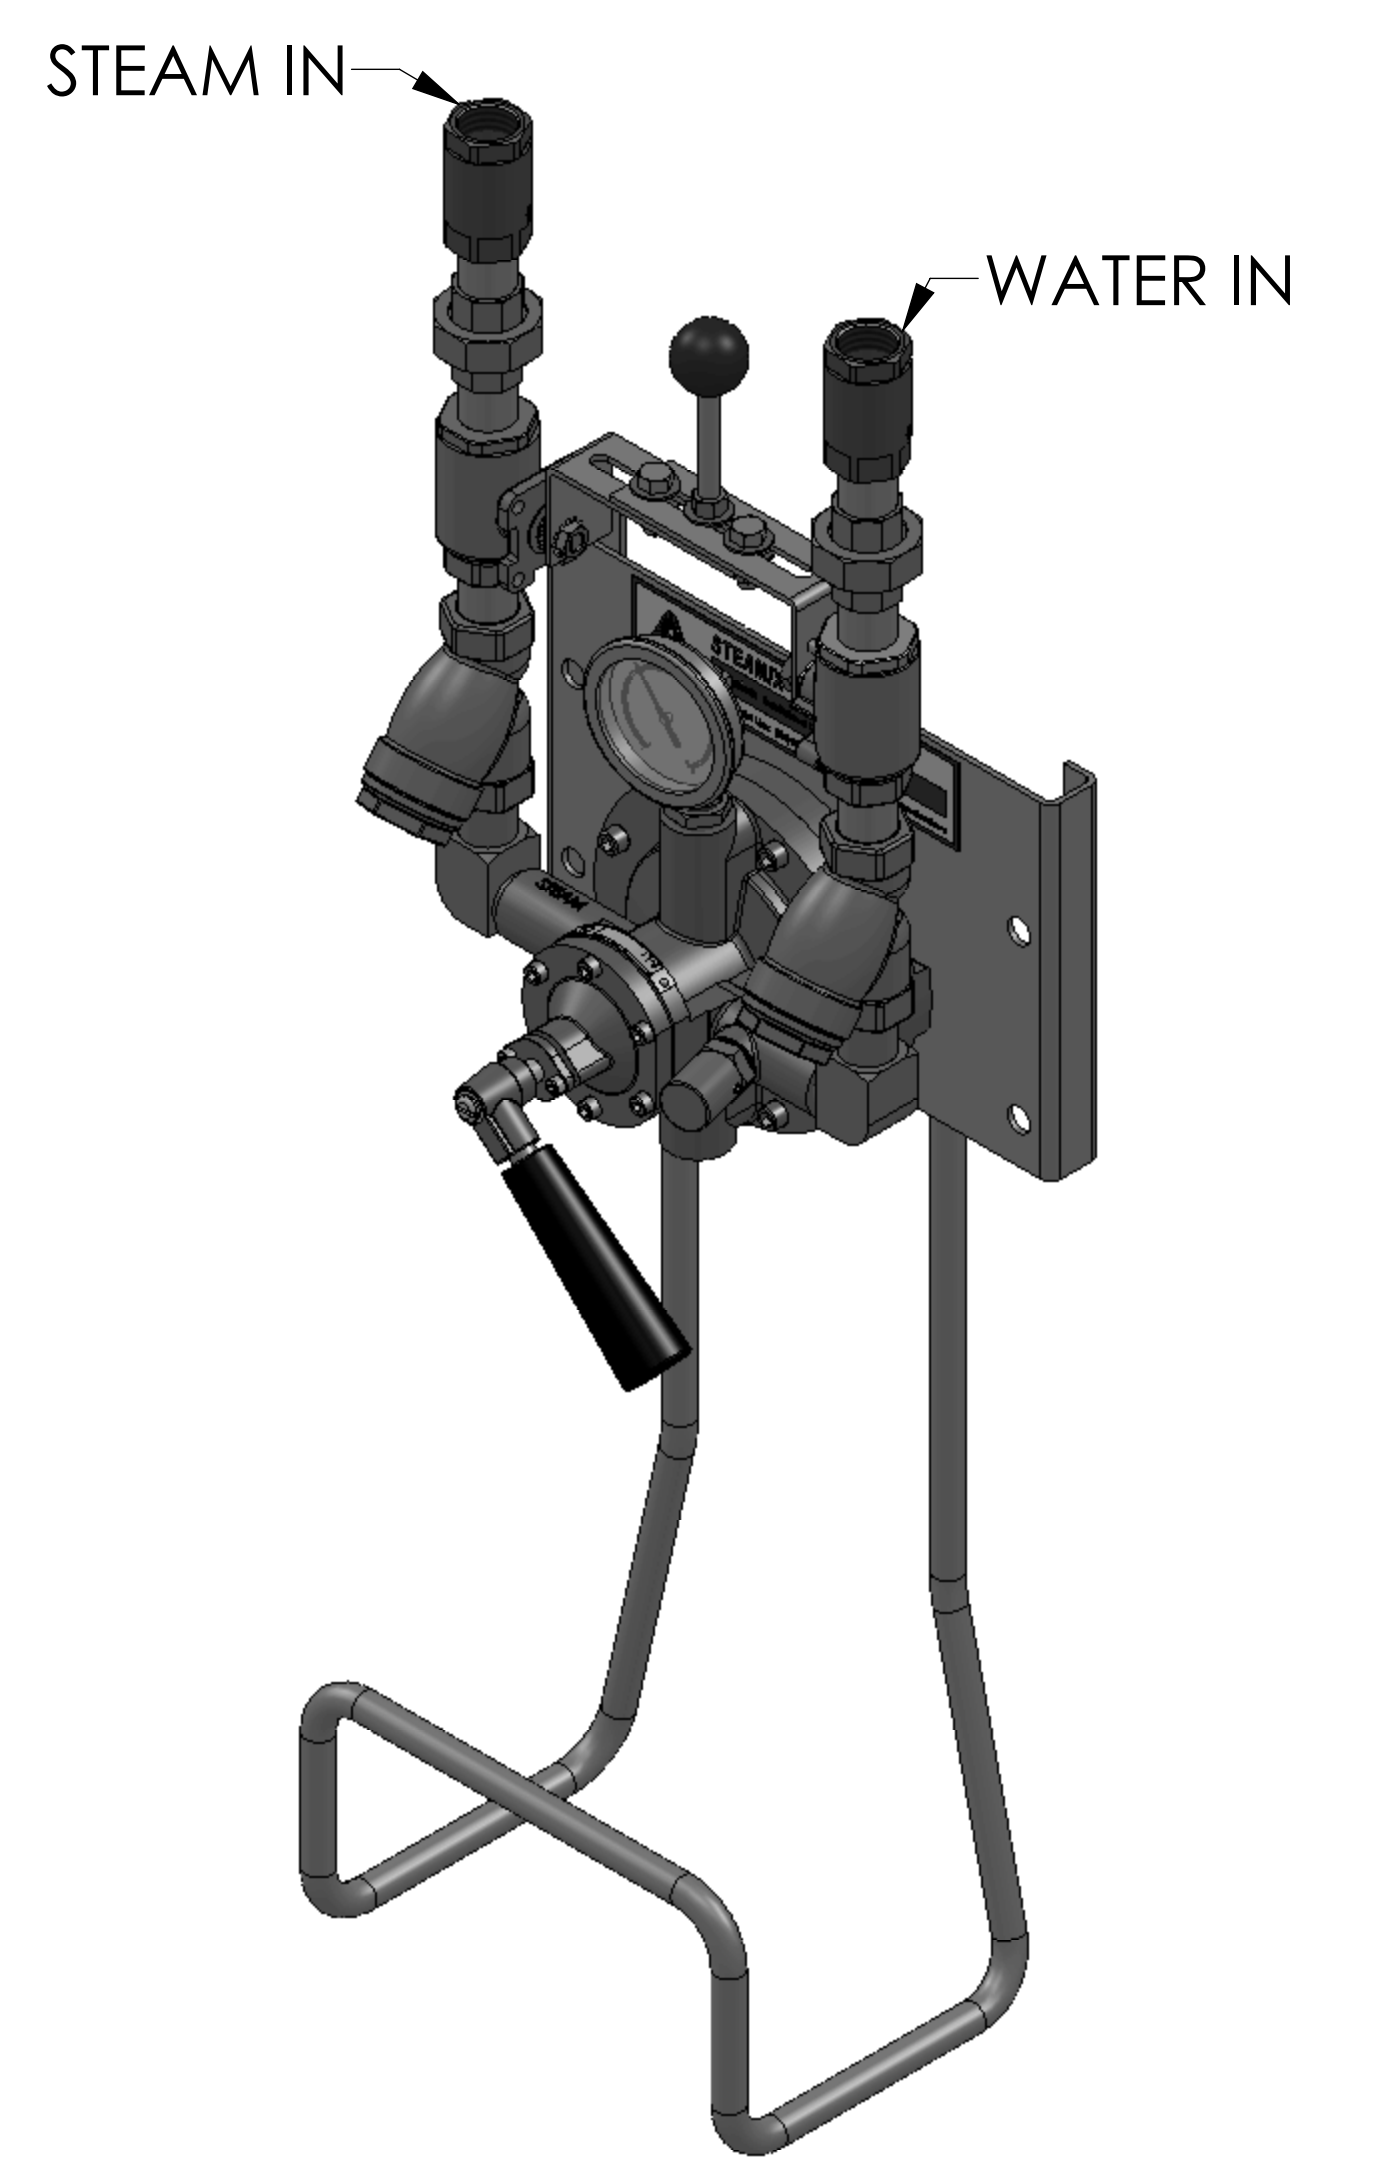

ITEM	MATERIAL
MIXING VALVE BODY	BRASS/STAINLESS STEEL
COMPONENTS	BRASS
BACKPLATE / RACK	STAINLESS STEEL
HOSE	N/A
NOZZLE	N/A
LOCATION	CONNECTION
STEAM IN CONNECTION	3/4" NPT
WATER IN CONNECTION	3/4" NPT
OUTLET	3/4" NPT

DO NOT SCALE DRAWING	
TOLERANCES UNLESS OTHERWISE SPECIFIED	
DIMENSIONING ENGLISH [mm]	
FRACTIONAL ± 1/64	
ANGULAR: ± 2	
DECIMAL	IN. MM
.XXXX ±	.0005 .10
.XXX ±	.005 .10
.XX ±	.015 .10
.X	.3

NAME	DATE
DRAWN	CFG
RELEASED	