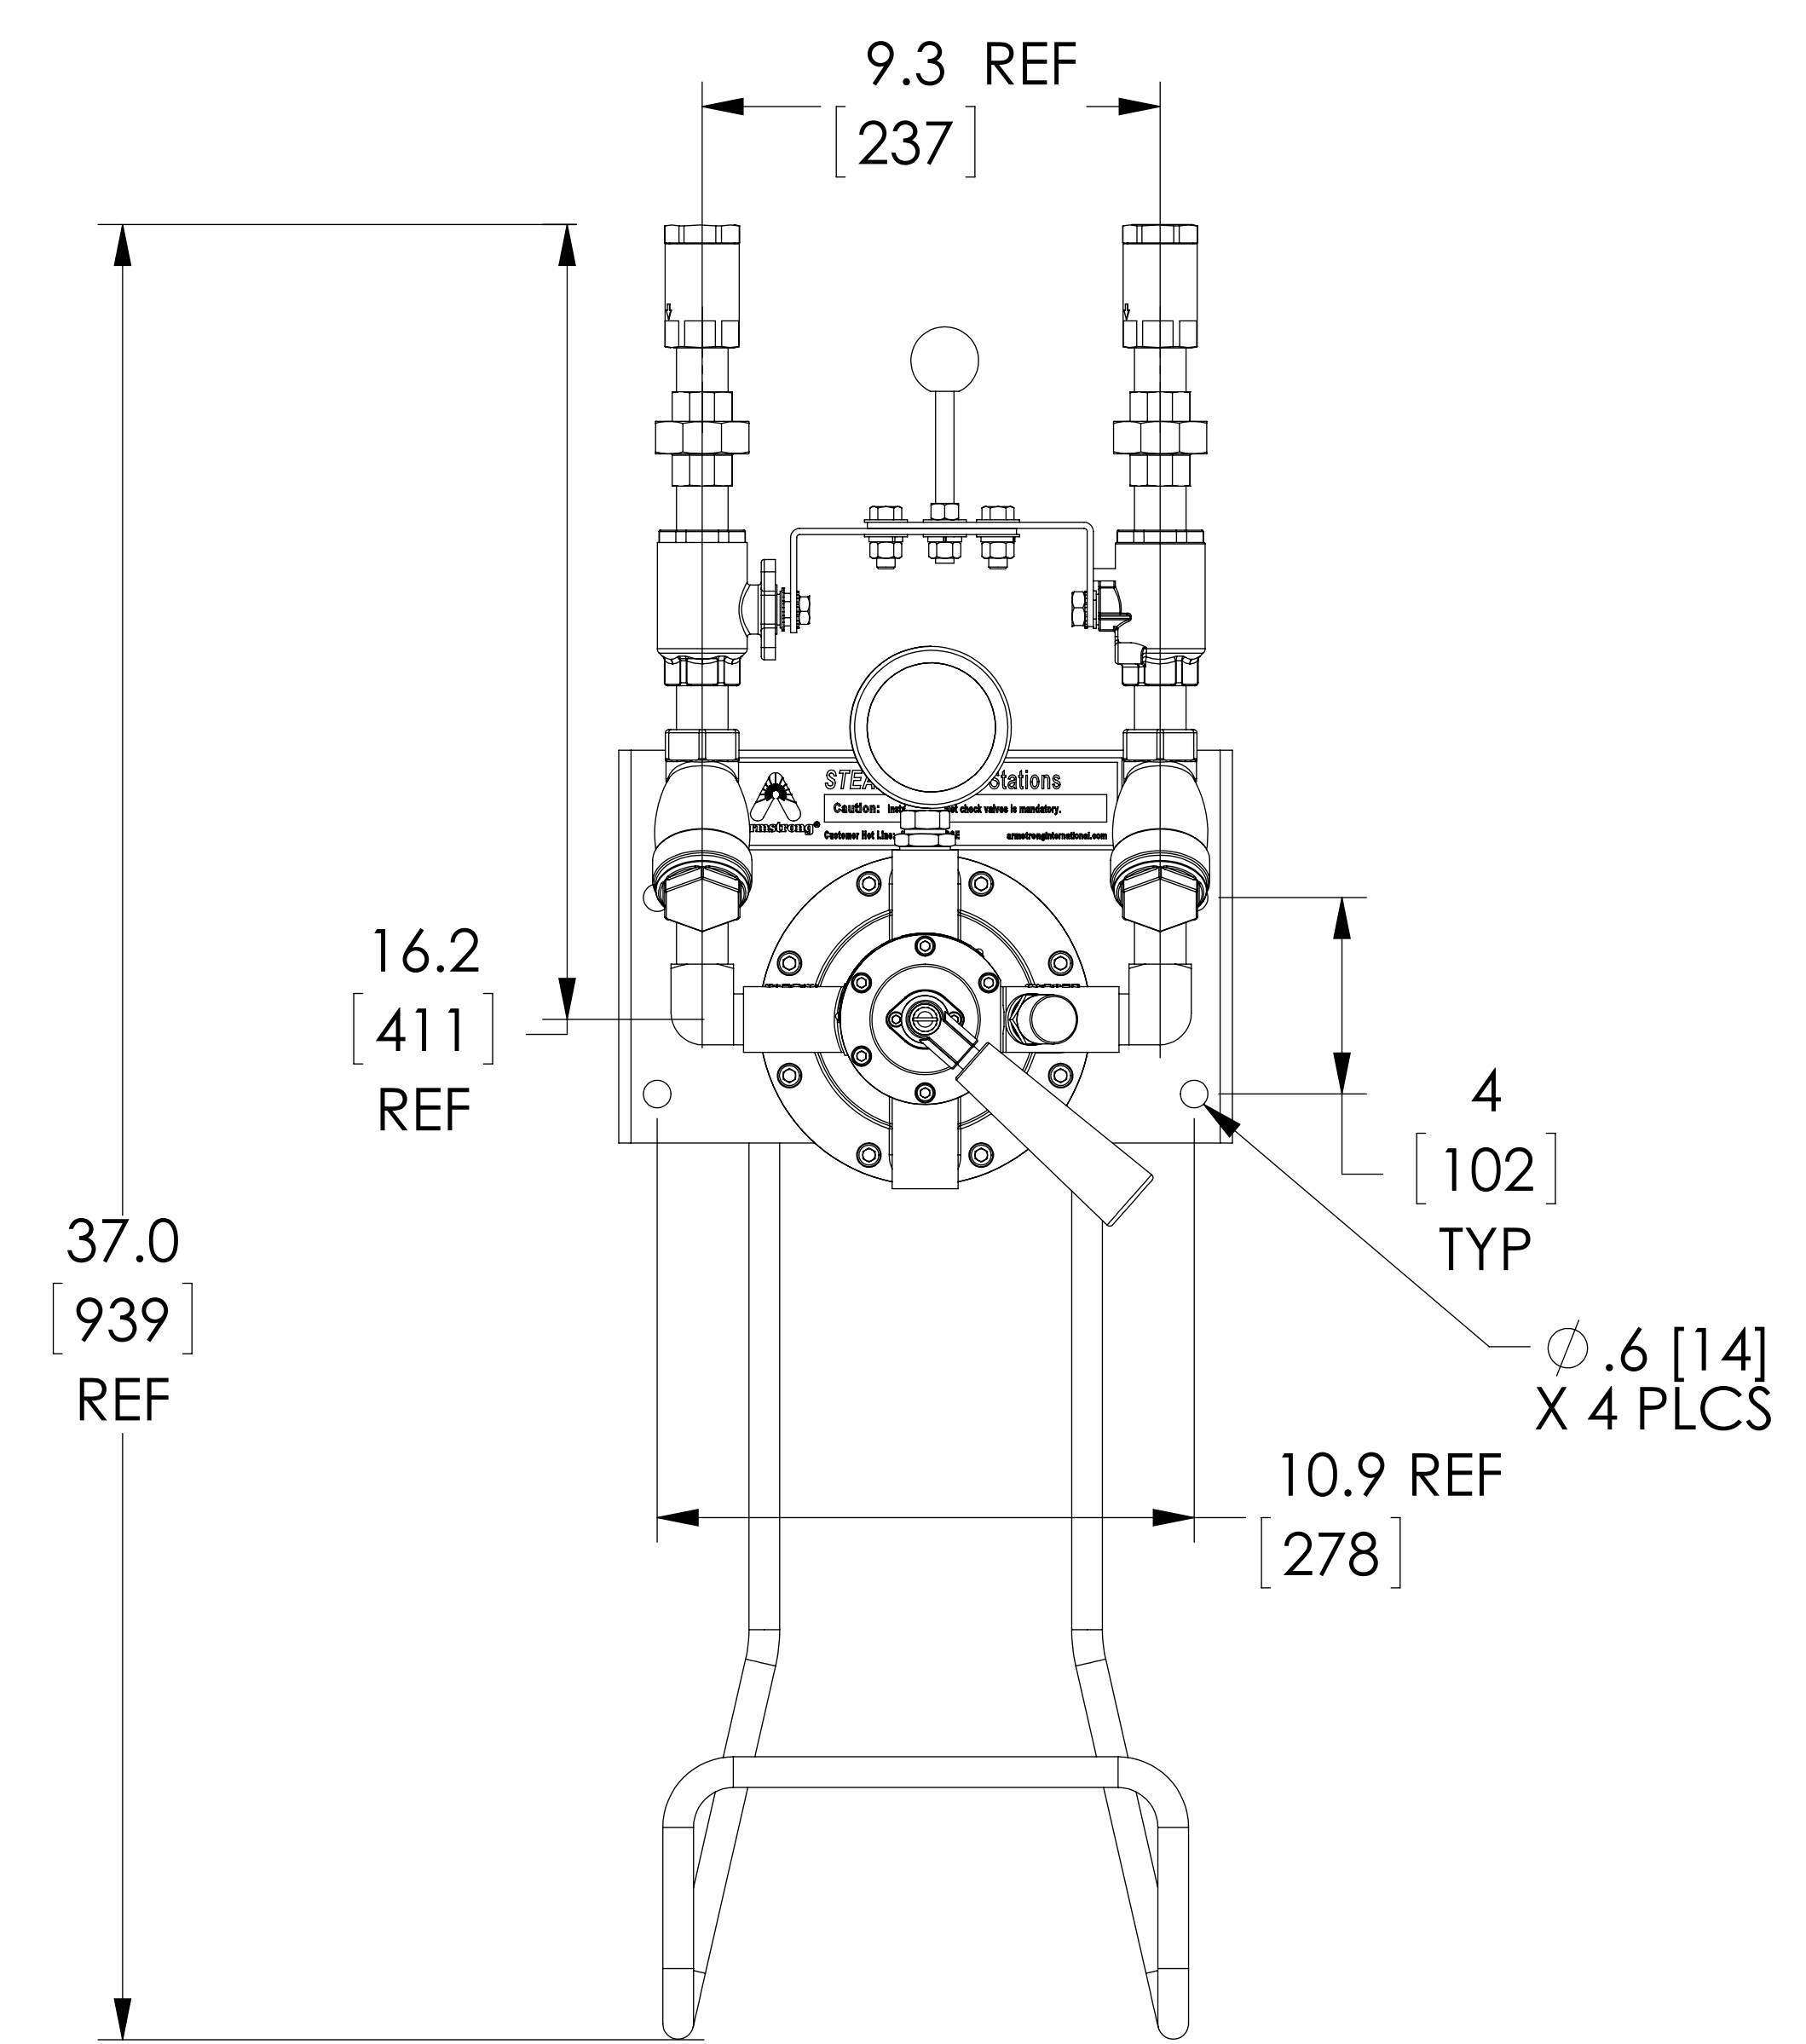

ITEM	MATERIAL
MIXING VALVE BODY	BRASS/STAINLESS STEEL
COMPONENTS	BRASS
BACKPLATE / RACK	STAINLESS STEEL
HOSE	N/A
NOZZLE	N/A
LOCATION	CONNECTION
STEAM IN CONNECTION	3/4" NPT
WATER IN CONNECTION	3/4" NPT
OUTLET	3/4" NPT

DO NOT SCALE DRAWING	
TOLERANCES UNLESS OTHERWISE SPECIFIED	
DIMENSIONING ENGLISH [mm]	
FRACTIONAL ± 1/64	
ANGULAR: ± 2	
DECIMAL	IN. MM
.XXXX ±	.0005 .10
.XXX ±	.005 .10
.XX ±	.015 .10
.X	.3

NAME	DATE
DRAWN	CFG
RELEASED	

ARMSTRONG INTERNATIONAL
 Copyright © 2010 ARMSTRONG INTERNATIONAL, INC.

2032P STEAMIX HOSE STATION PREMIUM
 w/HOSE RACK

C-055847

MATERIAL	SHEET 1 OF 1
REV A	DWG. D16940